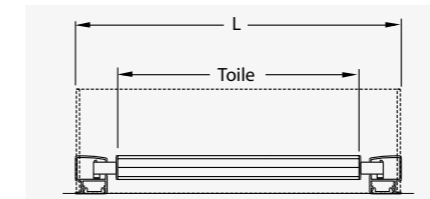

Coupe horizontale

Guidage coulisses